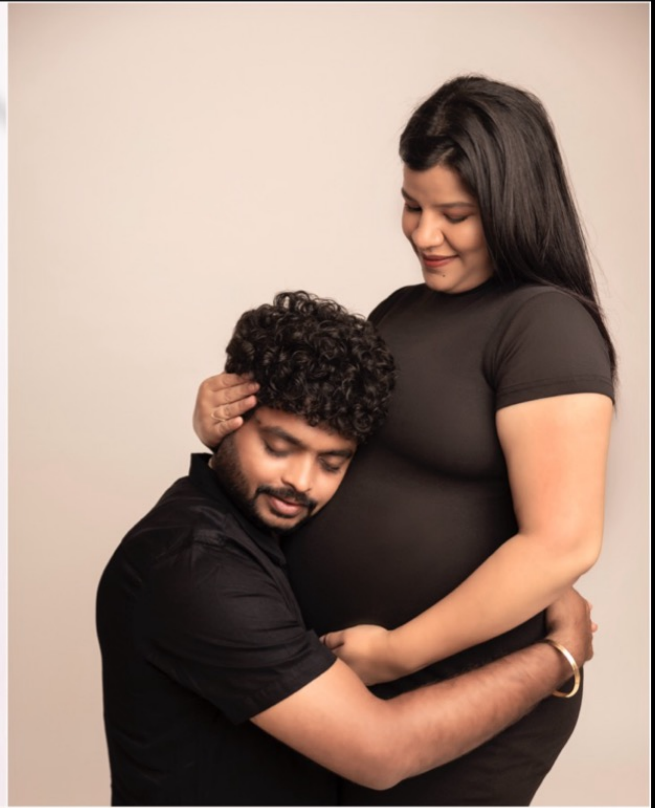

Standard- Black Bodycon short dress

PIC•COLLAGE

PIC•COLLAGE